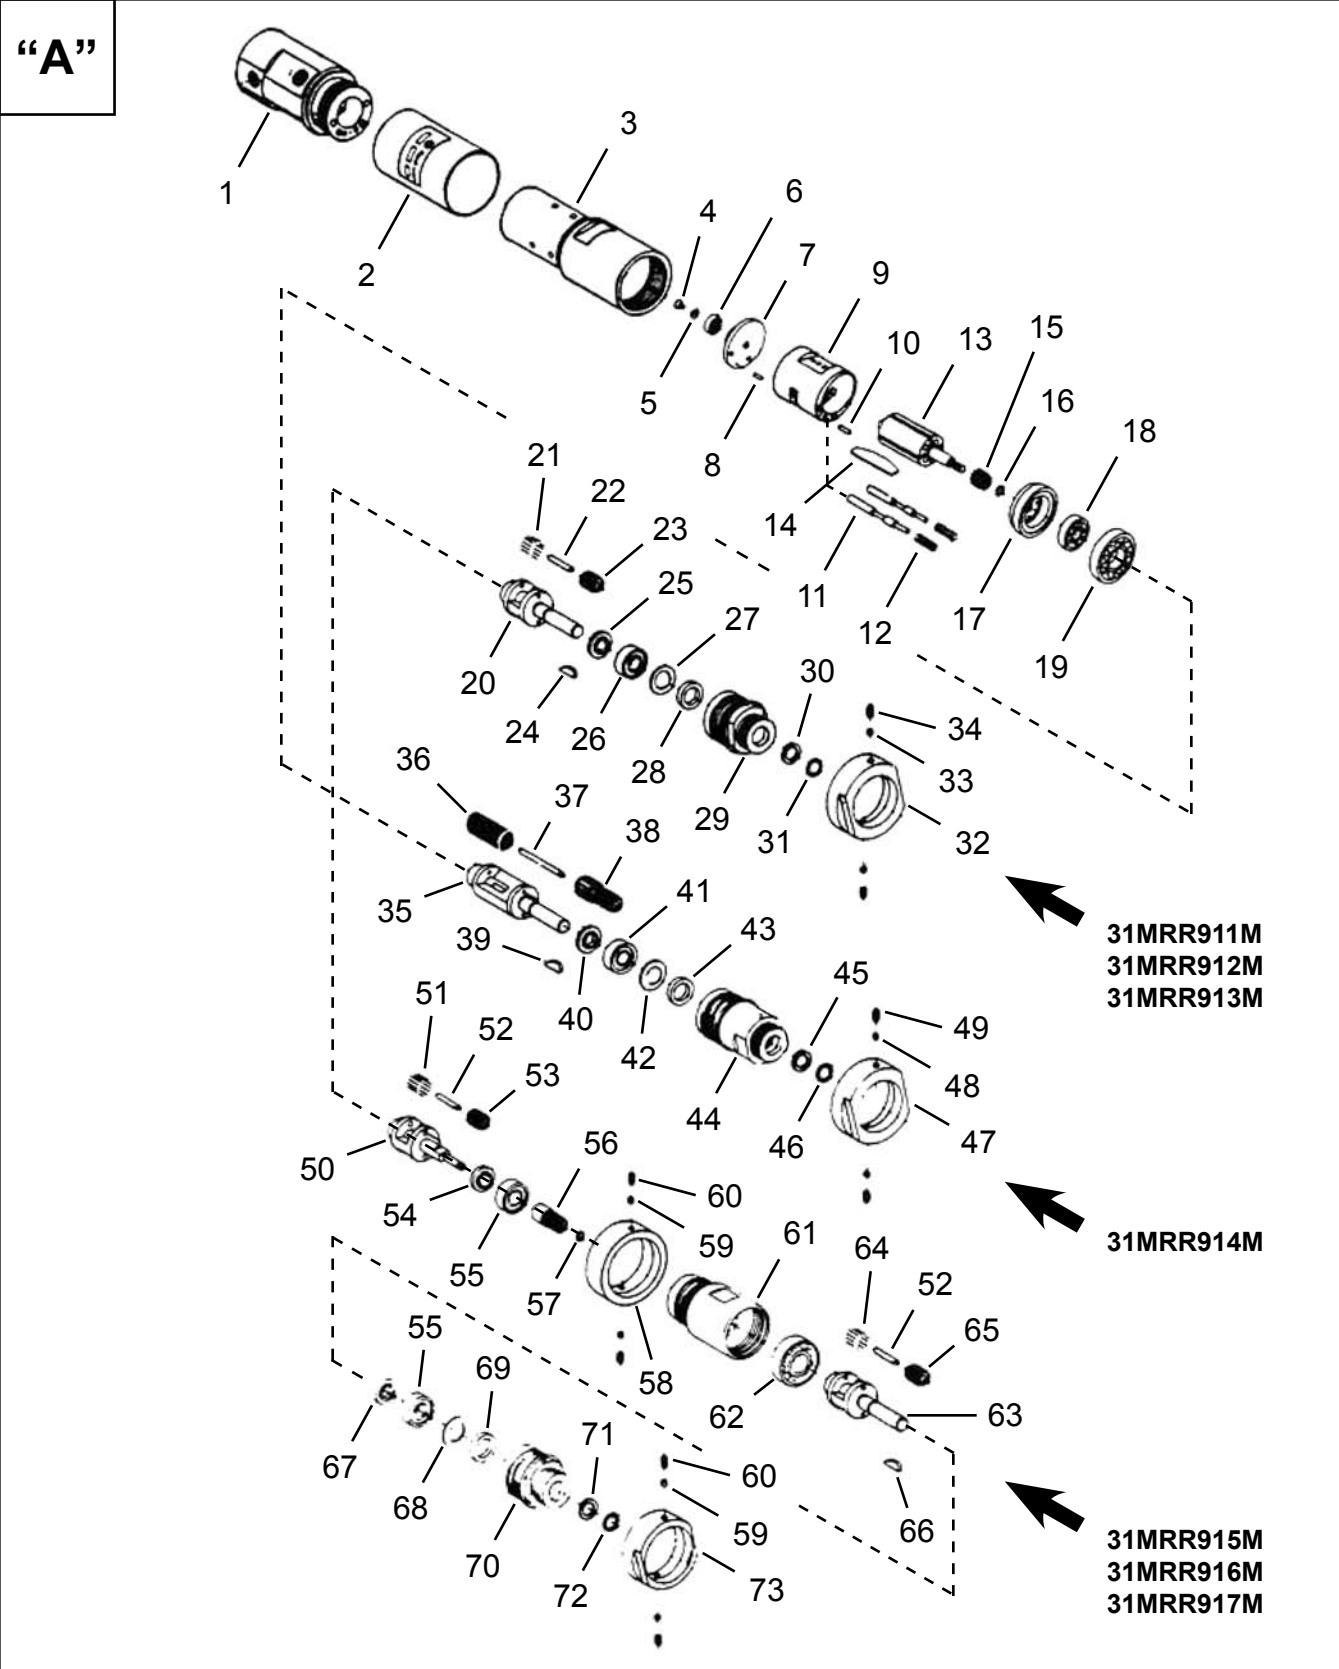

Illustration "A" - 31MRR Series Motors

Ref	Number	#	X	EN
				Description
1	1015500	1		Rear Head
2	1015653	1		Exhaust Sleeve
3	1015652	1		Motor Housing
4	1011750	1	2	Screw
5	1012518	1	2	Washer
6	1010183	1	2	Ball Bearing
7	1012500	1		Rear End Plate
8	1012591	1		Cylinder Pin
9	1012497	1		Cylinder
10	1017203	1		Cylinder Pin
11	1015049	2		Valve Plunger
12	1014027	2	4	Valve Plunger Spring
13	1012811	1		Rotor (31MRR911M, 915M)
	1012769	1		Rotor (31MRR912M, 916M)
	1012812	1		Rotor (31MRR913M, 914M, 917M)
	1008256	4	12	Rotor Blade
15	1021745	1	2	Pinion (31MRR911M, 915M)
16	800138	1	2	Retainer (31MRR911M, 915M)
17	1012487	1		Front End Plate
18	1010770	1	2	Ball Bearing
19	1008262	1	2	Ball Bearing
Gearing: 31MRR911M, 31MRR912M, 31MRR913M				
20	1015633	1		Planetary Cage (31MRR911M)
	1015632	1		Planetary Cage (31MRR912M)
	1015631	1		Planetary Cage (31MRR913M)
21	1004984	22	44	Planetary Roller
22	1004983	2	4	Planetary Pin
23	1008250	2	4	Planetary Gear (31MRR911M)
	1008252	2	4	Planetary Gear (31MRR912M)
	1008241	2	4	Planetary Gear (31MRR913M)
24	863365	1	3	Woodruff Key
25	1017051	1	2	Planetary Washer (31MRR911M)
	1017053	1	2	Planetary Washer (31MRR912M)
	1017052	1	2	Planetary Washer (31MRR913M)
26	847095	1	2	Ball Bearing
27	1005051	1		Steel Washer
28	1005044	1	3	Felt Washer
29	1008961	1		Gear Housing (31MRR911M)
	1008960	1		Gear Housing (31MRR912M, 913M)
30	1015753	1		Steel Washer
31	1012001	1	2	Retaining Ring
32	1015659	1		Lock Collar
33	1015203	2	4	Pad
34	B108F	2	4	Set Screw
Gearing: 31MRR914M				
35	1015634	1		Planetary Cage
36	1005024	22	44	Planetary Roller
37	1005010	2	4	Planetary Pin
38	1008952PT	2	4	Planetary Gear
39	863365	1	3	Woodruff Key

Ref	Number	#	X	EN
				Description
40	1017052	1	2	Planetary Washer
41	847095	1	2	Ball Bearing
42	1005051	1		Steel Washer
43	1005044	1	3	Felt Washer
44	1008963	1		Gear Housing
45	1015753	1		Steel Washer
46	1012001	1	2	Retaining Ring
47	1015659	1		Lock Collar
48	1015203	2	4	Pad
49	B108F	2	4	Set Screw
Gearing: 31MRR915M, 31MRR916M, 31MRR917M				
50	1008319	1		Planetary Cage (31MRR915M)
	1008318	1		Planetary Cage (31MRR916M)
	1008317	1		Planetary Cage (31MRR917M)
51	1004984	22	44	Planetary Roller
52	1004983	4	8	Planetary Pin
53	1008250	2	4	Planetary Gear (31MRR915M)
	1008252	2	4	Planetary Gear (31MRR916M)
	1008241	2	4	Planetary Gear (31MRR917M)
54	1017051	1	2	Planetary Washer (31MRR915M)
	1017053	1	2	Planetary Washer (31MRR916M)
	1017052	1	2	Planetary Washer (31MRR917M)
55	847095	2	4	Ball Bearing
56	1021745	1	2	Pinion
57	800138	1	2	Retaining Ring
58	1015658	1		Lock Collar
59	1015203	4	8	Pad
60	B108F	4	8	Set Screw
61	1008955	1		Gear Housing (31MRR915M)
	1110707	1		Gear Housing (31MRR916M, 917M)
62	1008262	1	2	Ball Bearing
63	1015633	1		Planetary Cage
64	1004984	22	44	Planetary Roller
65	1008250	2	4	Planetary Gear
66	863365	1	3	Woodruff Key
67	1017051	1	2	Planetary Washer
68	1005051	1		Steel Washer
69	1005044	1	3	Felt Washer
70	1008961	1		Gear Housing
71	1015753	1		Steel Washer
72	1012001	1	2	Retaining Ring
73	1015660	1		Lock Collar

(#) Quantity
(X) Recommended Spare Parts (quantity shown based on 1-5 tools in operation)