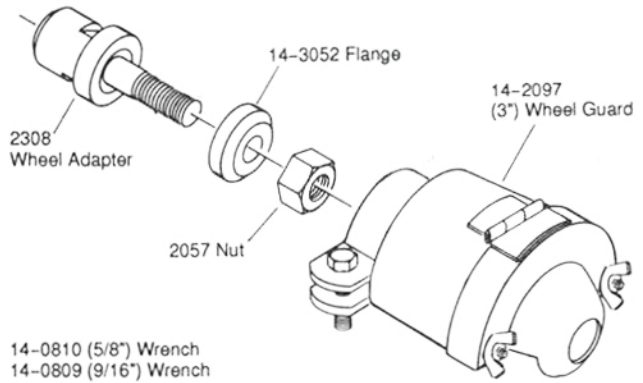

**TERMINATION 77**  
 Cone & Plug Wheels  
 (3/8"-24 Types 16-19)

14-0808 (1/2") Wrench

**TERMINATION 13**  
 Type 1 Straight Wheels  
 (2" x 1/2" x 1/4" wide)

14-0810 (5/8") Wrench  
 14-0807 (7/16") Wrench

**TERMINATION 16**  
 Type 1 Straight Wheels  
 (3" x 1/2" x 3/8" wide)

14-0810 (5/8") Wrench  
 14-0809 (9/16") Wrench

**TERMINATION 17**  
 Type 1 Straight Wheels  
 (3" x 1/2" x 1/2" wide)

14-0810 (5/8") Wrench  
 14-0814 (7/8") Wrench

**TERMINATION 18**  
 Type 1 Straight Wheels  
 (4" x 1/2" x 3/8" wide)

14-0809 (9/16") Wrench  
 14-0820 (1-1/4") Wrench