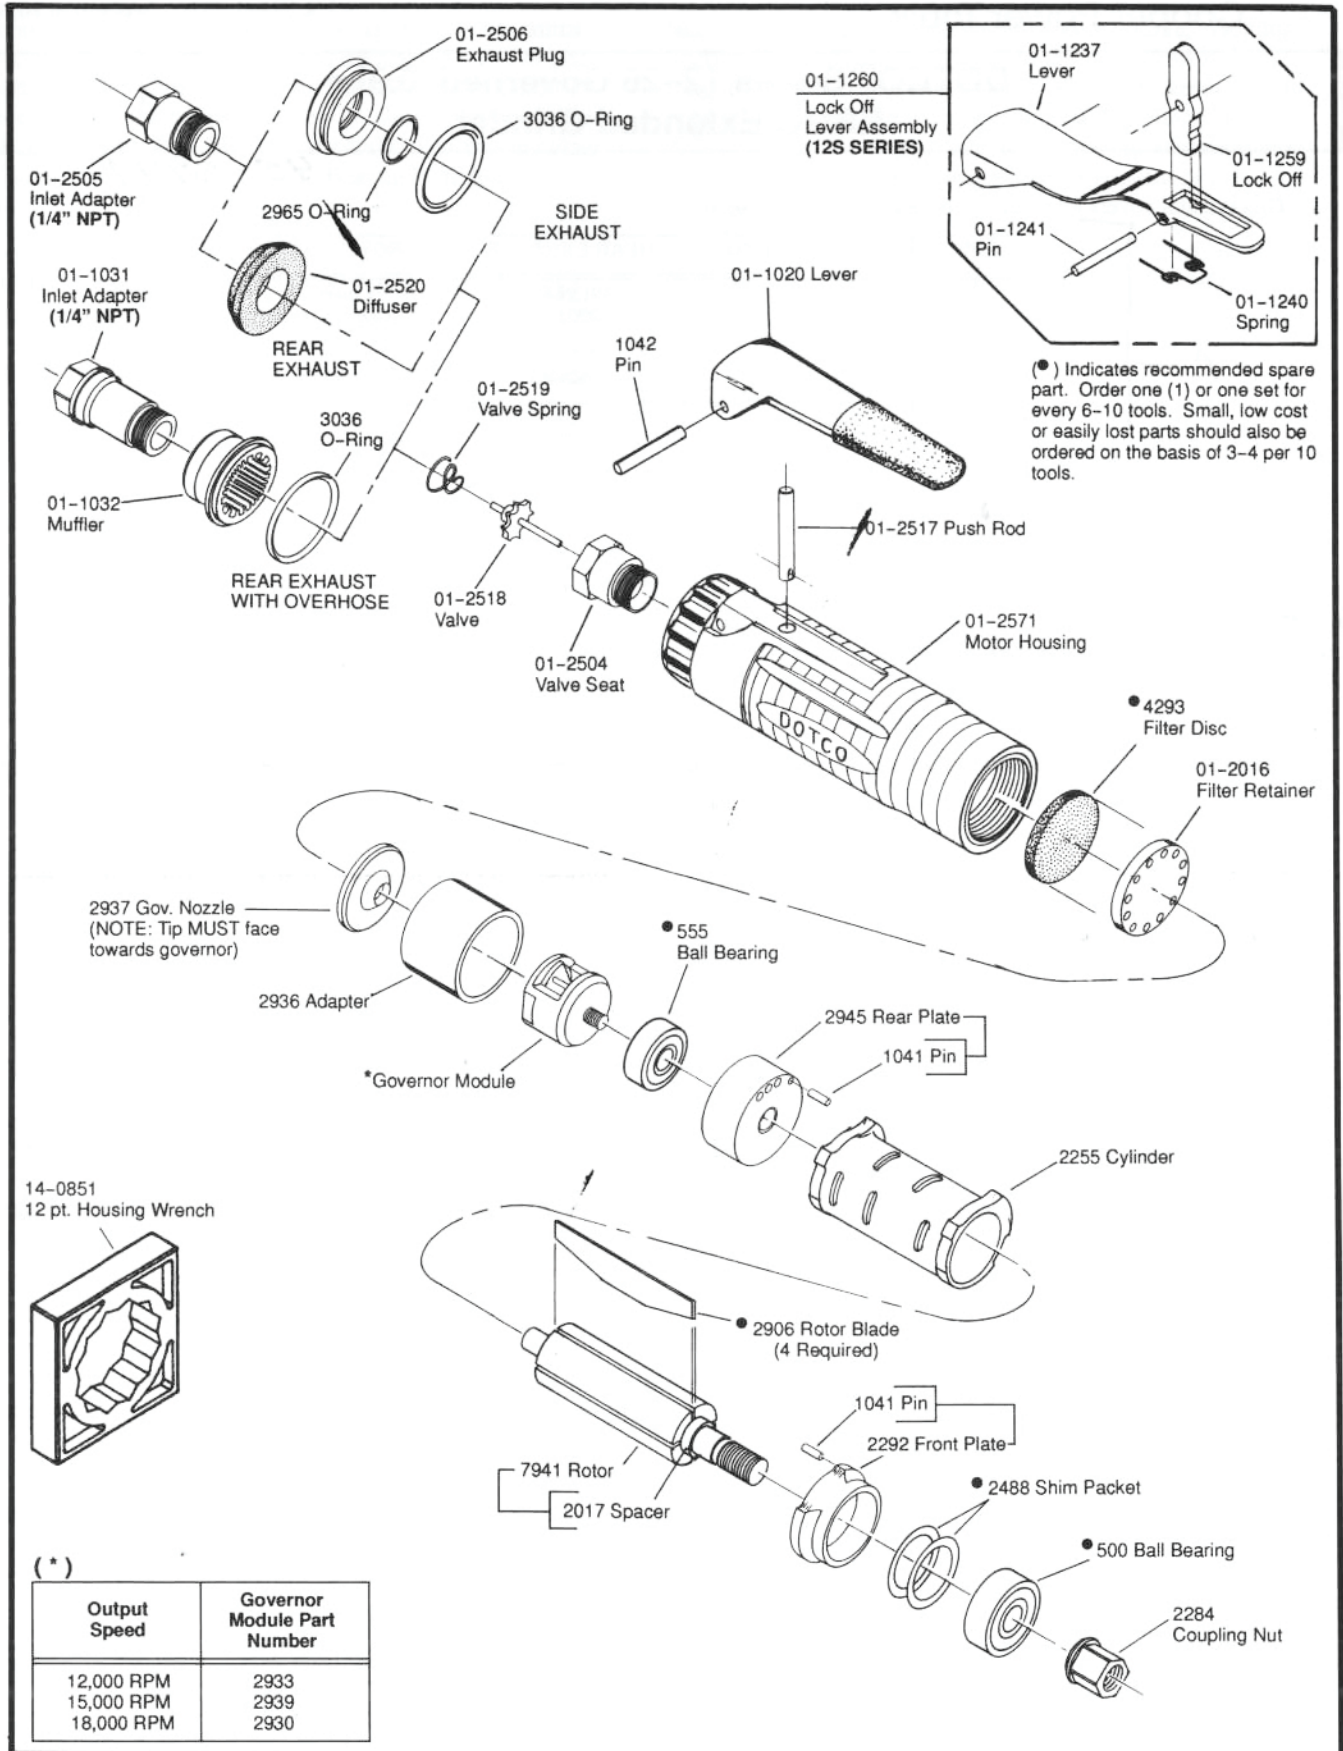

DOTCO®
12-26 Series ERGO Grinders
Motor & Motor Housing Assemblies