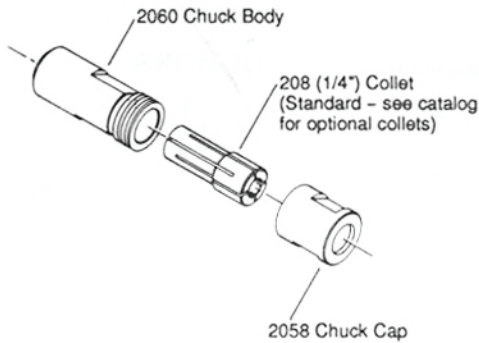

For additional product information visit our website at:

<https://dotcotool.com/product-category/dotco-air-tools/dotco-grinders/dotco-inline-grinders/dotco-12-26-series-inline-grinders/>

**DOTCO®**  
**12-26 Series ERGO Grinders**  
**Motor & Motor Housing Assemblies**

**DOTCO®**  
**12-26 Series ERGO Grinders**  
**Extension Assembly**

**DOTCO®**  
**12-26 Series ERGO Extended Grinders**  
**TERMINATIONS**

**TERMINATION 01**  
 200 Series Collet Spindle

14-0809 (9/16") Wrench  
 14-0812 (3/4") Wrench