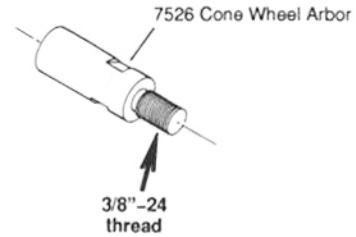

**DOTCO®**  
**12-26 Series ERGO Grinders**  
**Extension Assembly**

**DOTCO®**  
**12-26 Series ERGO Extended Grinders**  
**TERMINATIONS**

**TERMINATION 01**  
 200 Series Collet Spindle

14-0809 (9/16") Wrench  
 14-0812 (3/4") Wrench

**TERMINATION 77**  
 Cone & Plug Wheels  
 (3/8"-24 Types 16-19)

14-0808 (1/2") Wrench

**TERMINATION 13**  
 Type 1 Straight Wheels  
 (2" x 1/2" x 1/4" wide)

14-0810 (5/8") Wrench  
 14-0807 (7/16") Wrench