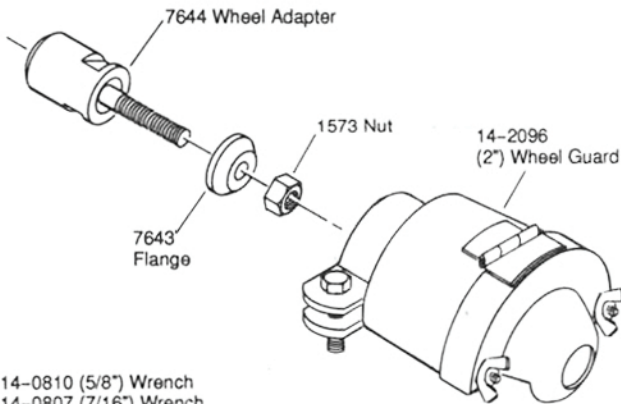

**DOTCO®**  
**12-26 Series ERGO Grinders**  
**Extension Assembly**

**DOTCO®**  
**12-26 Series ERGO Extended Grinders**  
**TERMINATIONS**

**TERMINATION 01**  
 200 Series Collet Spindle

14-0809 (9/16") Wrench  
 14-0812 (3/4") Wrench

**TERMINATION 77**  
 Cone & Plug Wheels  
 (3/8"-24 Types 16-19)

14-0808 (1/2") Wrench

**TERMINATION 13**  
 Type 1 Straight Wheels  
 (2" x 1/2" x 1/4" wide)

14-0810 (5/8") Wrench  
 14-0807 (7/16") Wrench