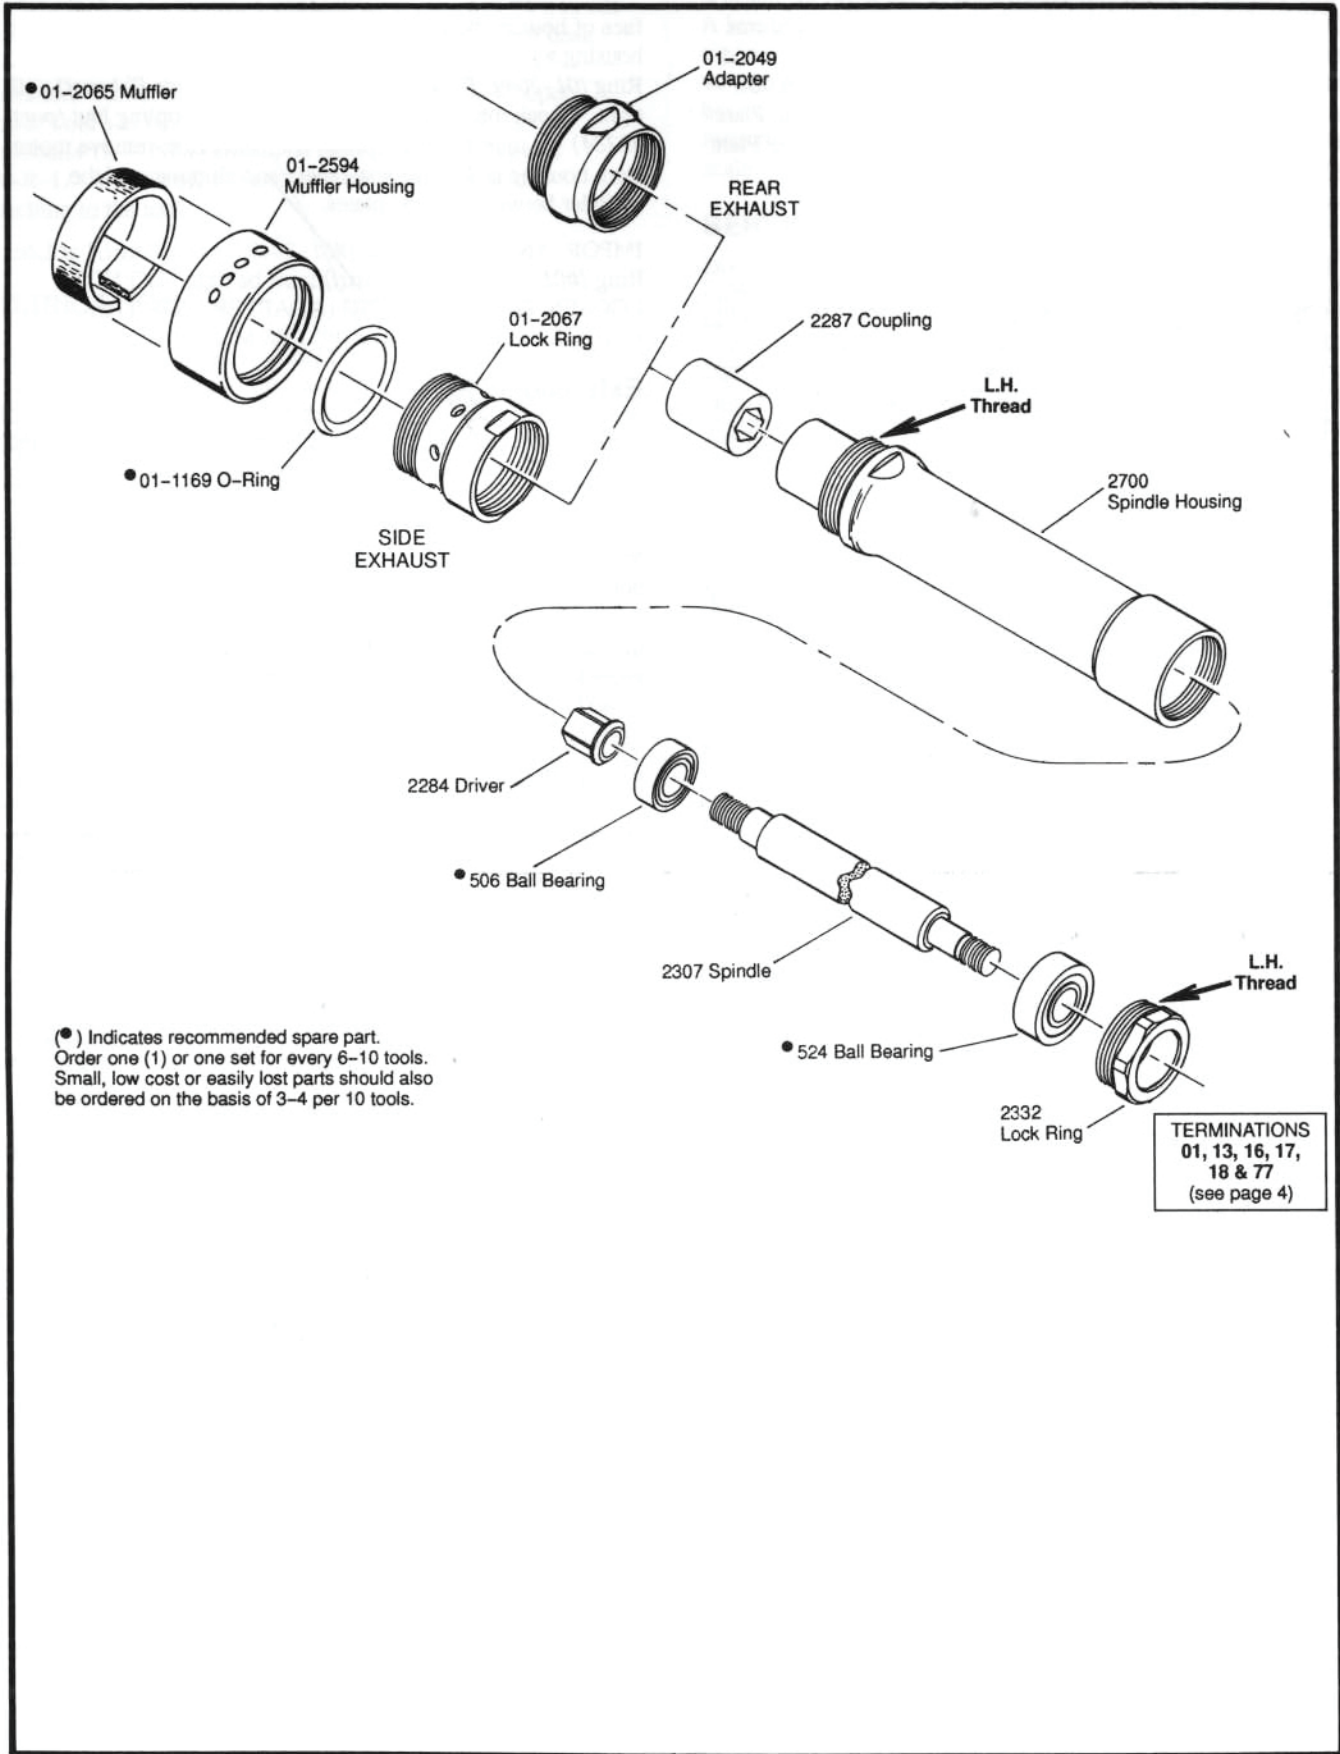

DOTCO®
12-26 Series ERGO Grinders
Extension Assembly