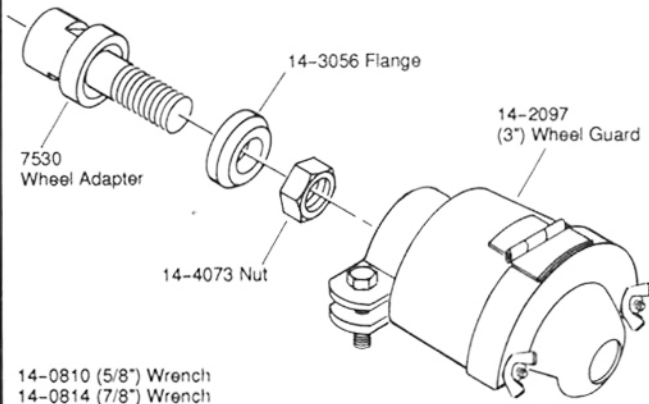

**TERMINATION 77**  
 Cone & Plug Wheels  
 (3/8"-24 Types 16-19)

14-0808 (1/2") Wrench

**TERMINATION 13**  
 Type 1 Straight Wheels  
 (2" x 1/2" x 1/4" wide)

14-0810 (5/8") Wrench  
 14-0807 (7/16") Wrench

**TERMINATION 16**  
 Type 1 Straight Wheels  
 (3" x 1/2" x 3/8" wide)

14-0810 (5/8") Wrench  
 14-0809 (9/16") Wrench

**TERMINATION 17**  
 Type 1 Straight Wheels  
 (3" x 1/2" x 1/2" wide)

14-0810 (5/8") Wrench  
 14-0814 (7/8") Wrench

**TERMINATION 18**  
 Type 1 Straight Wheels  
 (4" x 1/2" x 3/8" wide)

14-0809 (9/16") Wrench  
 14-0820 (1-1/4") Wrench