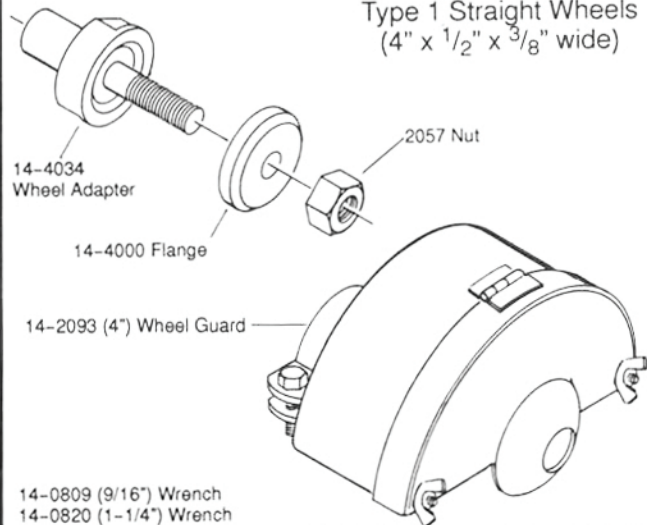

**TERMINATION 77**  
 Cone & Plug Wheels  
 (3/8"-24 Types 16-19)

14-0808 (1/2") Wrench

**TERMINATION 13**  
 Type 1 Straight Wheels  
 (2" x 1/2" x 1/4" wide)

14-0810 (5/8") Wrench  
 14-0807 (7/16") Wrench

**TERMINATION 16**  
 Type 1 Straight Wheels  
 (3" x 1/2" x 3/8" wide)

14-0810 (5/8") Wrench  
 14-0809 (9/16") Wrench

**TERMINATION 17**  
 Type 1 Straight Wheels  
 (3" x 1/2" x 1/2" wide)

14-0810 (5/8") Wrench  
 14-0814 (7/8") Wrench

**TERMINATION 18**  
 Type 1 Straight Wheels  
 (4" x 1/2" x 3/8" wide)

14-0809 (9/16") Wrench  
 14-0820 (1-1/4") Wrench